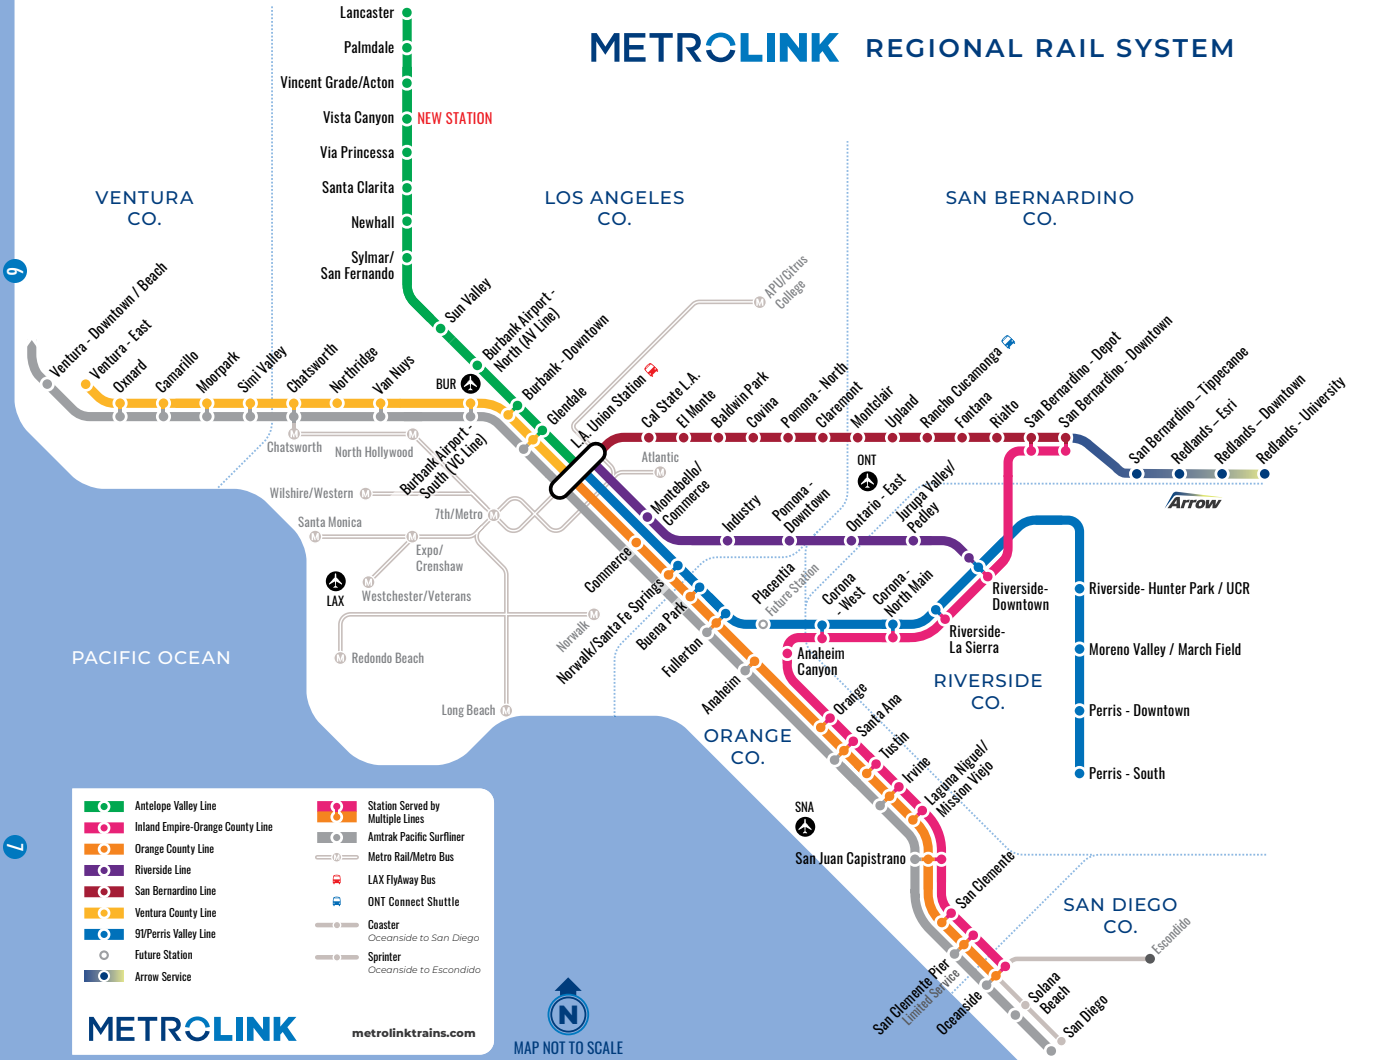

METROLINK REGIONAL RAIL SYSTEM

METROLINK

metrolinktrains.com

Updated September 2023 subject to change