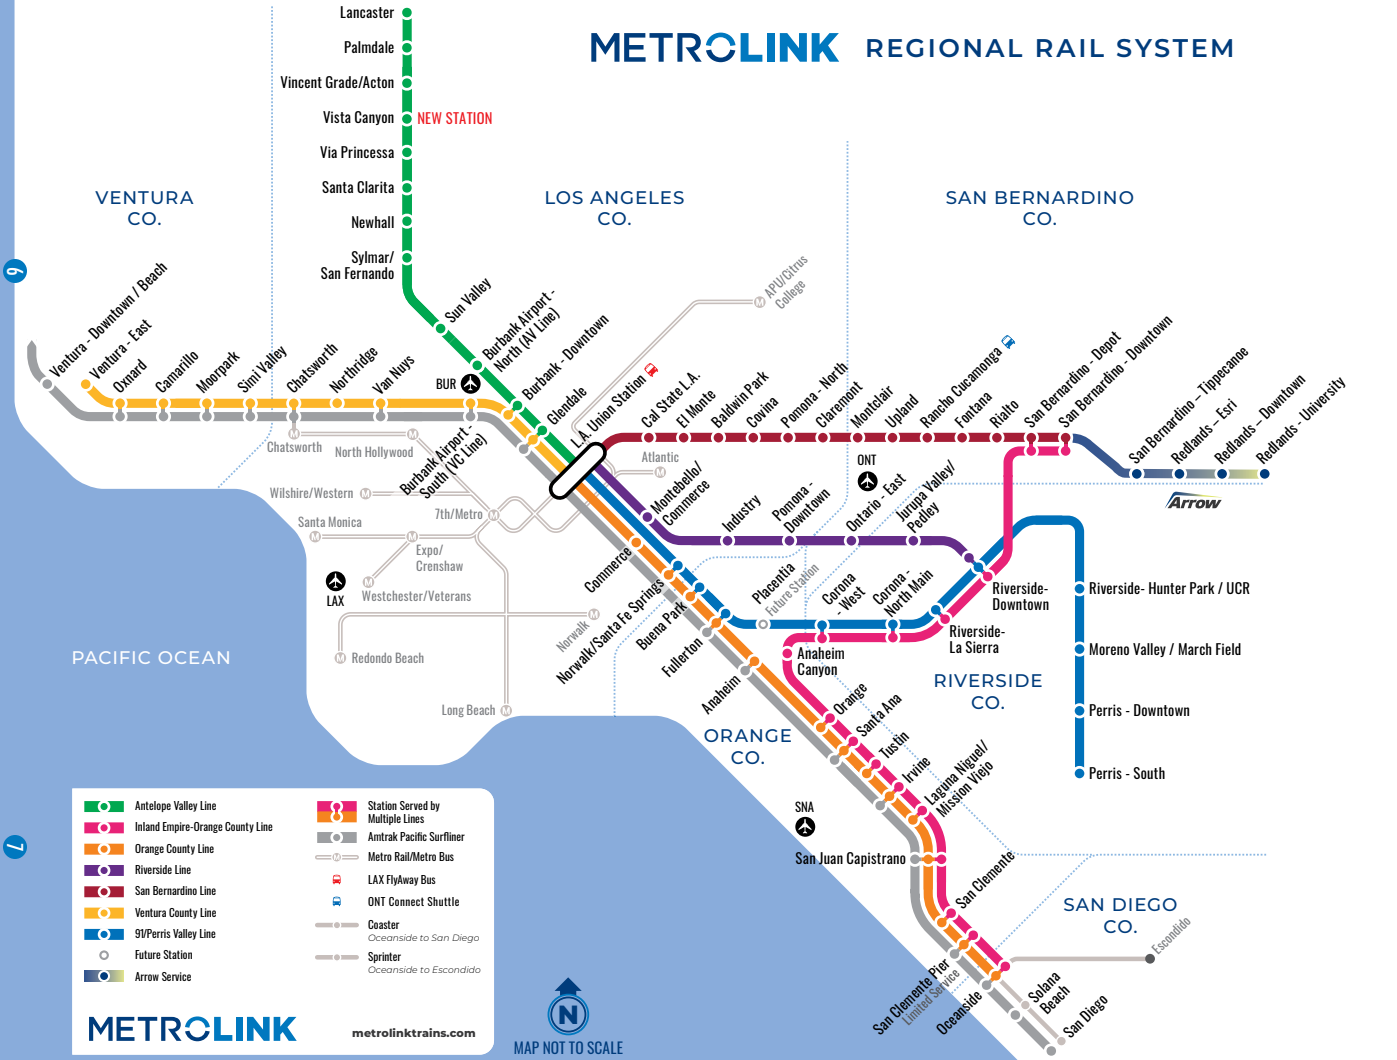

NOTES: Check Ventura County Line (page 10-11) and Amtrak (page 12) schedules for additional trains to Hollywood Burbank Airport.

 North County TRANSporter bus service; schedule subject to change. Northbound TRANSporter bus stops at the Vincent Grade/Acton Station by request only.

NOTES: See previous page.

SATURDAY AND SUNDAY

Train No.	260	264	266	268	270	272	274	276	278	280	282	288
Lancaster	6:11	8:11		10:11		12:11		2:11				6:11
Palmdale	6:20	8:20		10:20		12:20		2:20				6:20
Vincent Grade/Acton	6:32	8:32		10:32		12:32		2:32				6:32
Vista Canyon <i>NEW STATION</i>	7:10	9:10		11:10		1:10		3:10				7:10
Via Princesa	7:13	9:13	10:13	11:13	12:13	1:13	2:13	3:13	4:13	6:13	7:13	10:13
Santa Clarita	7:20	9:20	10:20	11:20	12:20	1:20	2:20	3:20	4:20	6:20	7:20	10:20
Newhall	7:28	9:28	10:28	11:28	12:28	1:28	2:28	3:28	4:28	6:28	7:28	10:28
Sylmar/San Fernando	7:43	9:43	10:43	11:43	12:43	1:43	2:43	3:43	4:43	6:43	7:43	10:43
Sun Valley	7:50	9:50	10:50	11:50	12:50	1:50	2:50	3:50	4:50	6:50	7:50	10:50
Burbank Airport - North (AV Line)	7:54	9:54	10:54	11:54	12:54	1:54	2:54	3:54	4:54	6:54	7:54	10:54
Burbank - Downtown	8:00	10:00	11:00	12:00	1:00	2:00	3:00	4:00	5:00	7:00	8:00	11:00
Glendale	8:06	10:06	11:06	12:06	1:06	2:06	3:06	4:06	5:06	7:06	8:06	11:06
L.A. Union Station	8:20	10:20	11:20	12:20	1:20	2:20	3:20	4:20	5:20	7:20	8:20	11:20

NOTES: AM times **PM times** Boarding information is available at each station.

METROLINK REGIONAL RAIL SYSTEM

	Antelope Valley Line		Station Served by Multiple Lines
	Inland Empire-Orange County Line		Amtrak Pacific Surfliner
	Orange County Line		Metro Rail/Metro Bus
	Riverside Line		LAX FlyAway Bus
	San Bernardino Line		DNT Connect Shuttle
	Ventura County Line		Coaster
	91/Perris Valley Line		Oceanside to San Diego
	Future Station		Sprinter
	Arrow Service		Oceanside to Escondido