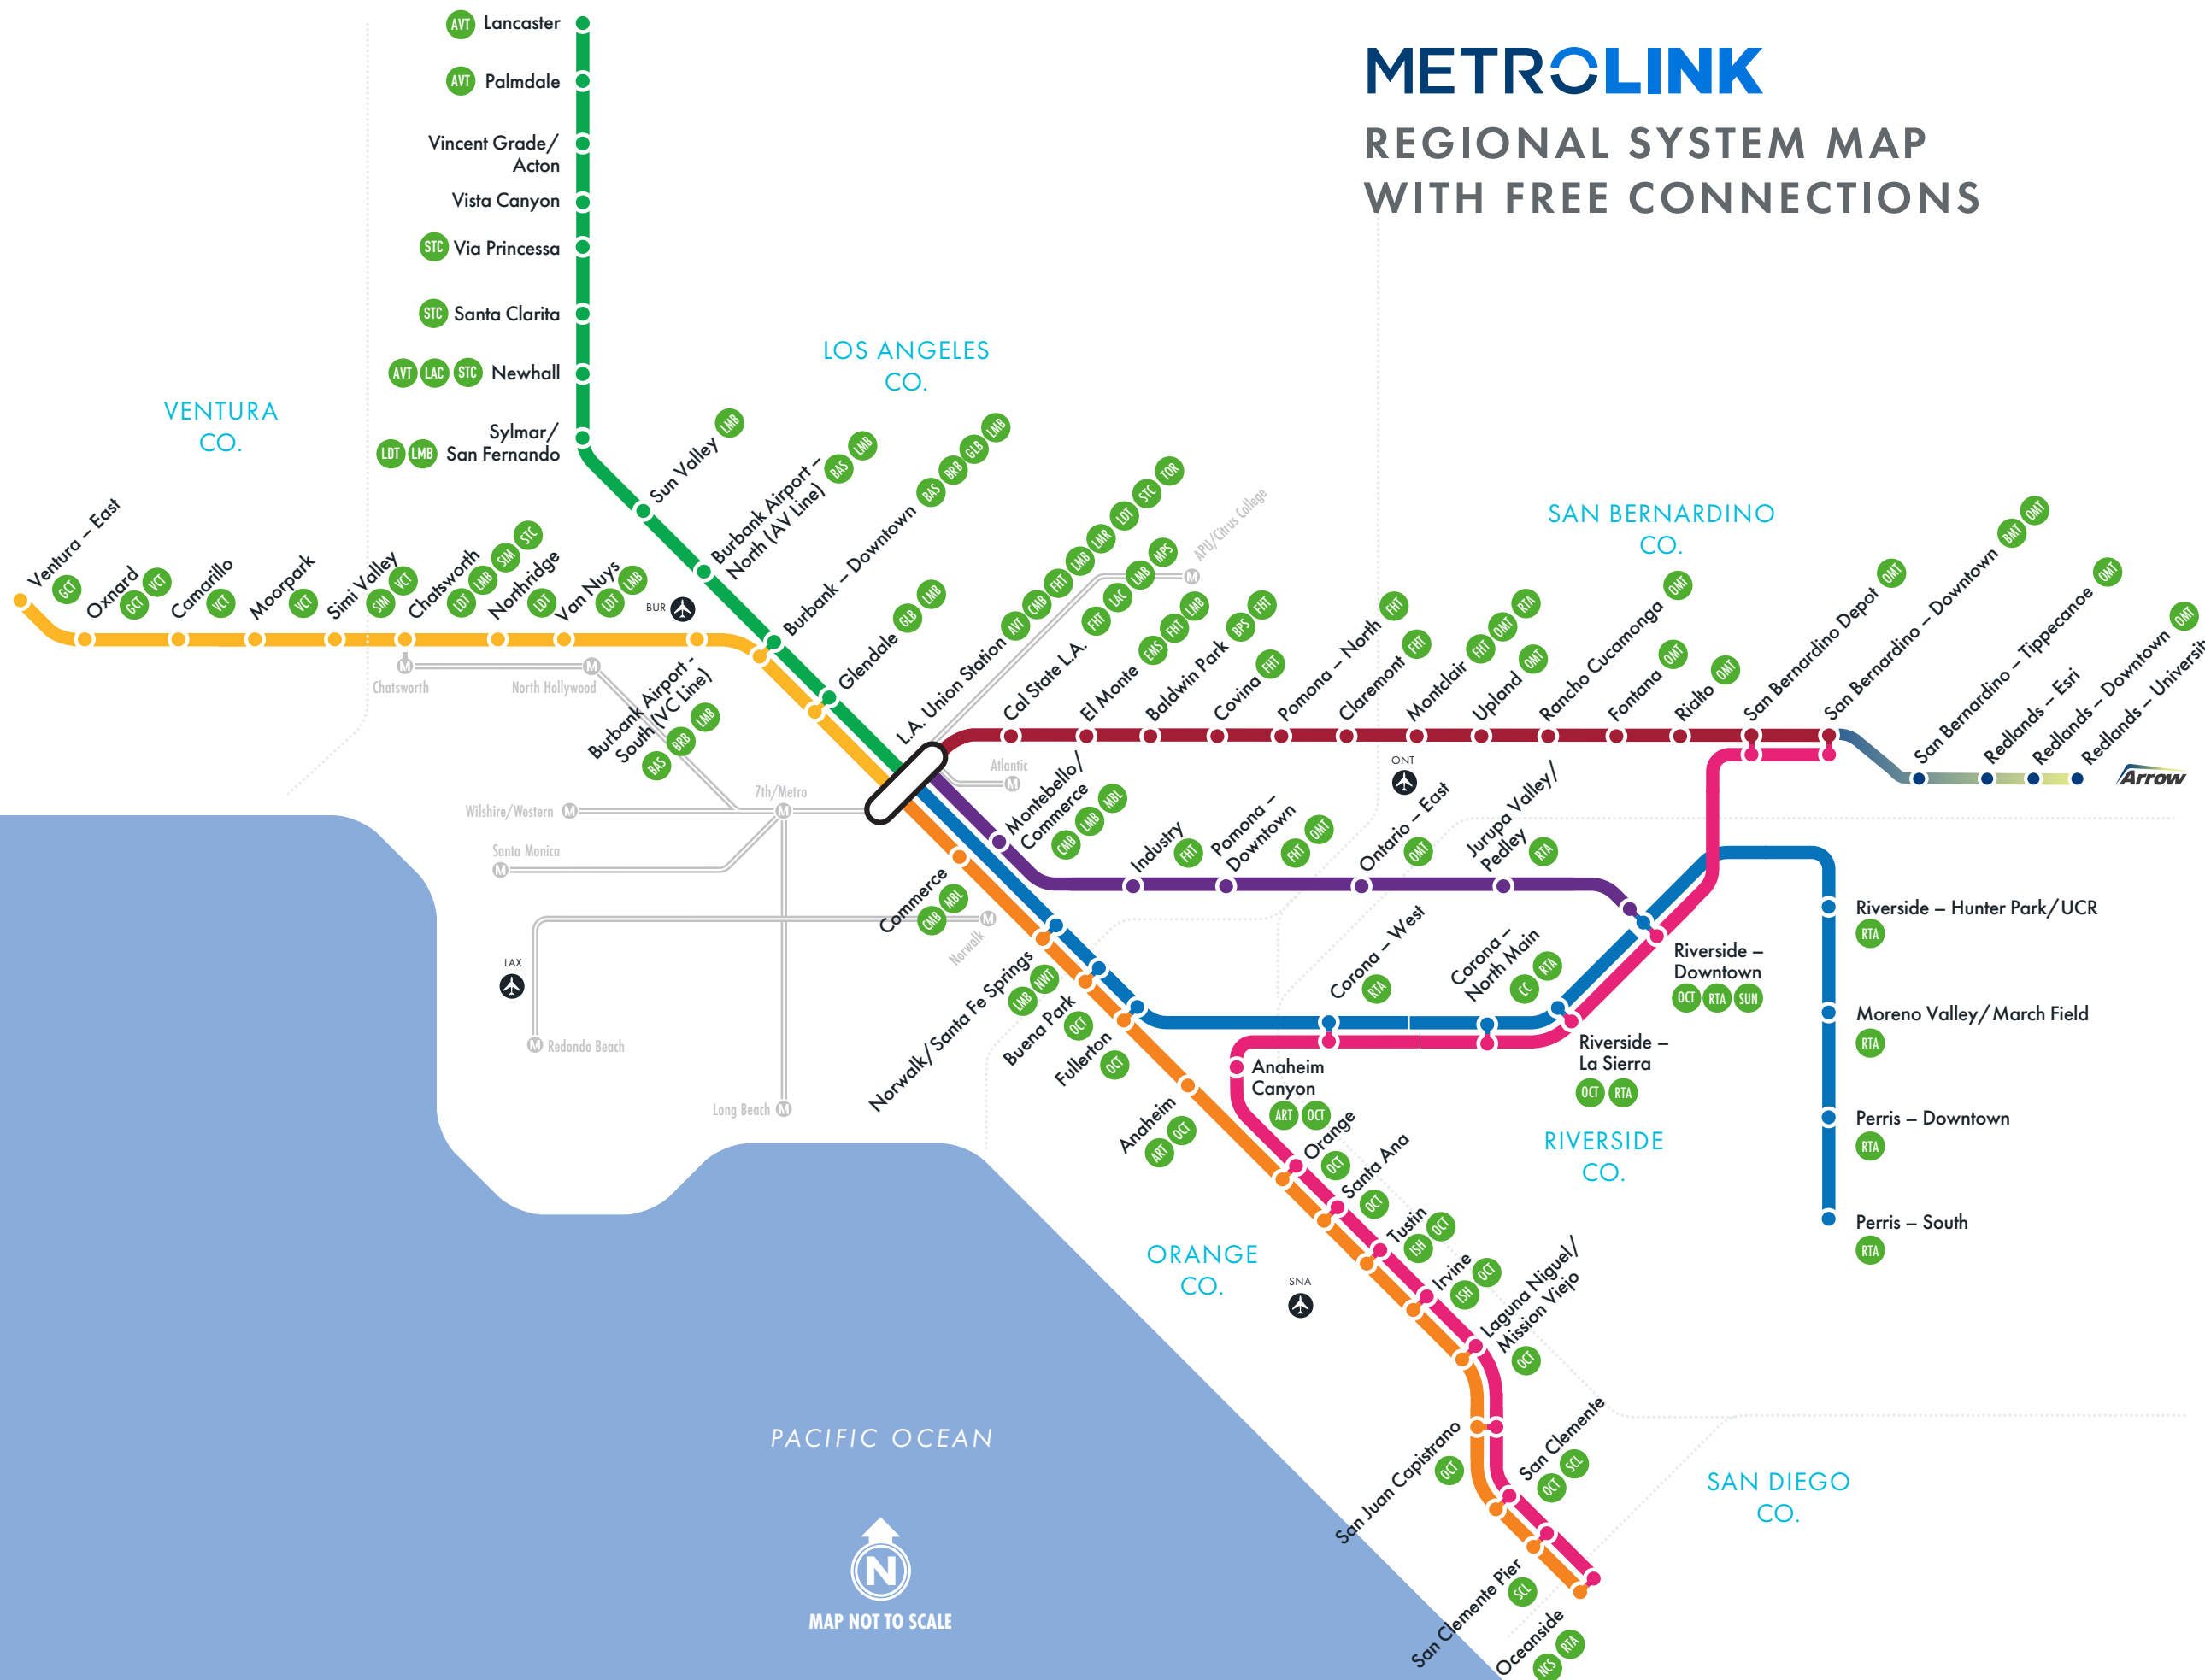

METROLINK

REGIONAL SYSTEM MAP WITH FREE CONNECTIONS

Connections to/from Metrolink

Free Connections

- ART Anaheim Resort Transit
- AVT AVTA
- BPS Baldwin Park Shuttle
- BMT Beaumont Transit
- BAS Burbank Airport Shuttle
- BRB Burbank Bus
- CMB Commerce Municipal Bus
- CC Corona Cruiser
- EMS El Monte Commuter Shuttle
- FHT Foothill Transit
- GLB Glendale Beeline
- GCT Gold Coast Transit
- ISH iShuttle
- LAC LA County DPW Shuttle
- LMB LA Metro Bus
- LMR LA Metro Rail
- LDT LADOT
- MBL Montebello Bus Lines
- MPS Monterey Park Spirit Bus
- NCS NCTD - Sprinter/Breeze
- NWT Norwalk Transit
- OCT OCTA
- OMT Omnitrans
- RTA RTA - Riverside Transit Agency
- SCL San Clemente Trolley
- STC Santa Clarita Transit
- SIM Simi Valley Transit
- SUN Sunline Transit Agency
- TOR Torrance Transit
- VCTC - Ventura County Transportation Commission

Legend

- Antelope Valley Line
- Inland Empire-Orange County Line
- Orange County Line
- Riverside Line
- San Bernardino Line
- Ventura County Line
- 91/Perris Valley Line
- Station Served by Multiple Lines
- Future Station
- Arrow

Updated October 2022. Please call or visit the agency website for additional details. Free transfer arrangements subject to change without notice.