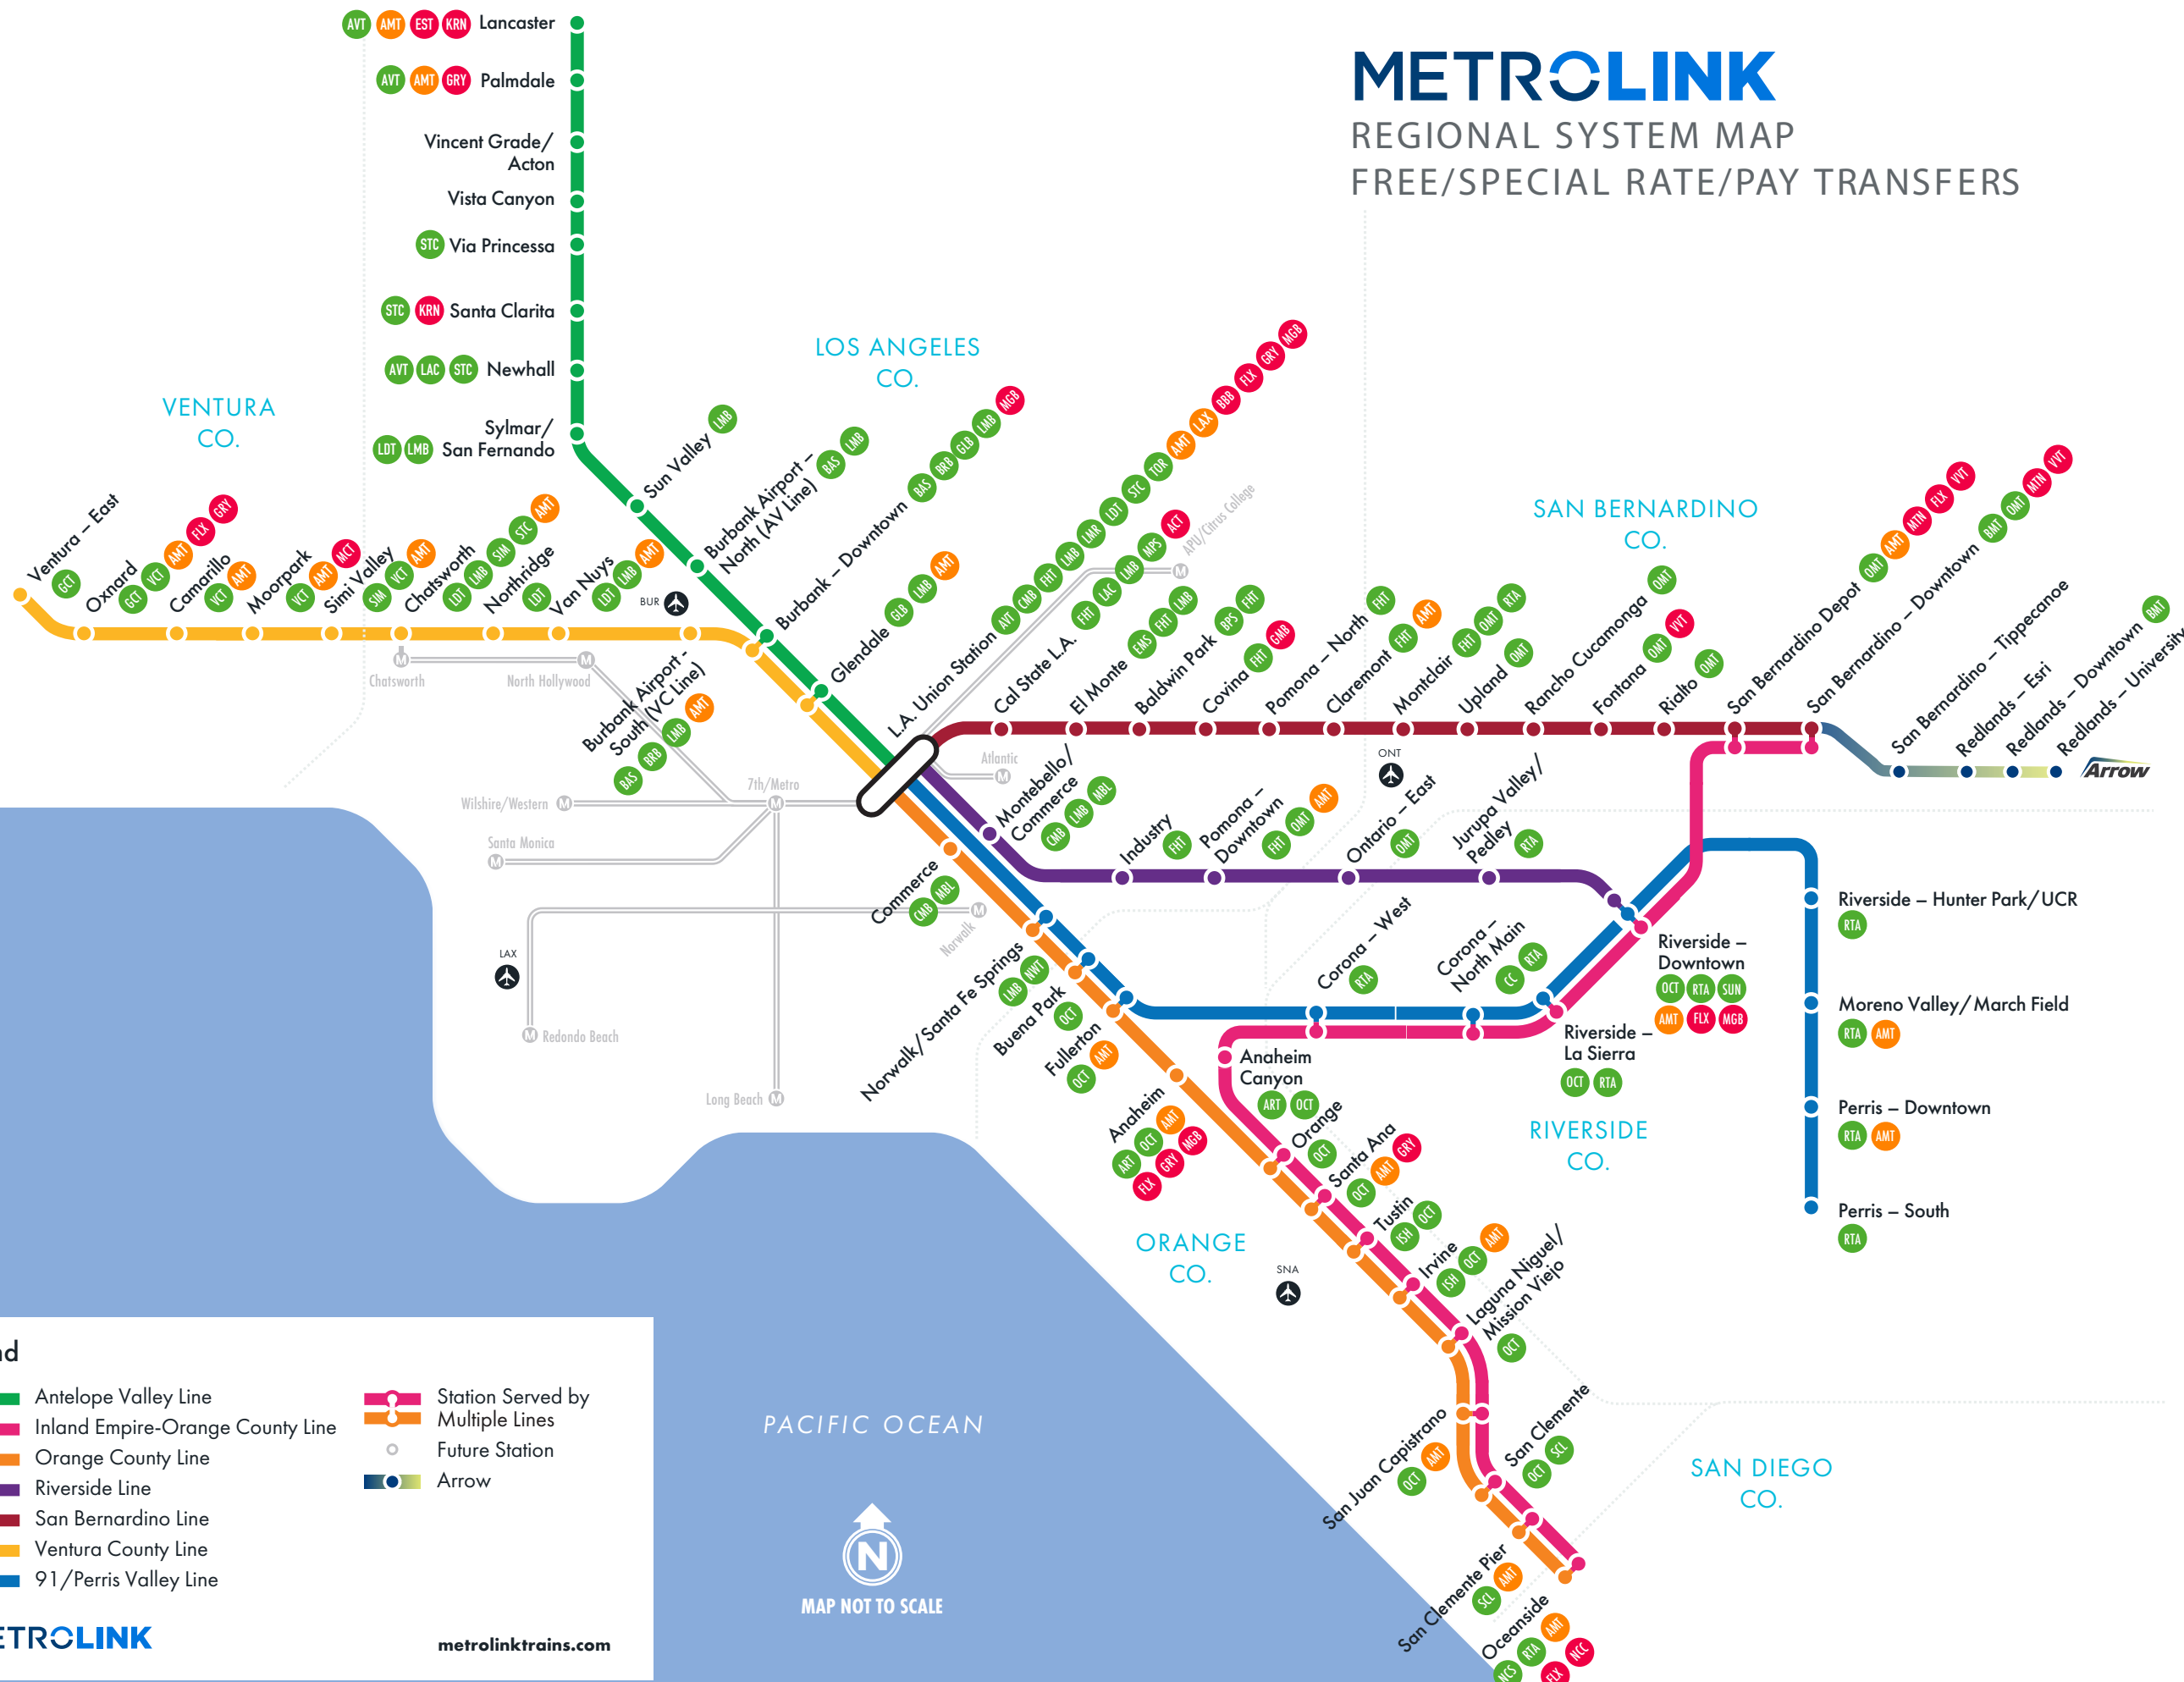

METROLINK

REGIONAL SYSTEM MAP

FREE/SPECIAL RATE/PAY TRANSFERS

Connections to/from Metrolink

Free Connections

- ART Anaheim Resort Transit
- AVT AVTA
- BPS Baldwin Park Shuttle
- BMT Beaumont Transit
- BAS Burbank Airport Shuttle
- BRB Burbank Bus
- CMB Commerce Municipal Bus
- CC Corona Cruiser
- EMS El Monte Commuter Shuttle
- FHT Foothill Transit
- GLB Glendale Beeline
- GCT Gold Coast Transit
- ISH iShuttle
- LAC LA County DPW Shuttle
- LMB LA Metro Bus
- LMR LA Metro Rail
- LDT LADOT
- MBL Montebello Bus Lines
- MPS Monterey Park Spirit Bus
- NCS NCTD - Sprinter/Breeze
- NWT Norwalk Transit
- OCT OCTA
- OMT Omnitrans
- RTA RTA - Riverside Transit Agency
- SCL San Clemente Trolley
- STC Santa Clarita Transit
- SIM Simi Valley Transit
- SUN Sunline Transit Agency
- TOR Torrance Transit
- VCT VCTC - Ventura County Transportation Commission

Special Fare Partnership

- AMT Amtrak Rail
- LAX LAX Flyaway
- MTN Mountain Transit

Pay to Connect

- ACT Alhambra Community Transit
- BBB Big Blue Bus
- EST Eastern Sierra Transit Authority
- FLX FlixBus
- GMB Glendora Minibus
- GRY Greyhound
- KRN Kern Transit
- MGB Megabus
- MCT Moorpark City Transit
- NCC NCTD - Coaster
- VVT Victor Valley Transit Authority

Legend

● Antelope Valley Line ● Inland Empire-Orange County Line ● Orange County Line ● Riverside Line ● San Bernardino Line ● Ventura County Line ● 91/Perris Valley Line	● Station Served by Multiple Lines ○ Future Station ➡ Arrow

METROLINK

metrolinktrains.com

Updated October 2022. Please call or visit the agency website for additional details. Free transfer arrangements subject to change without notice.