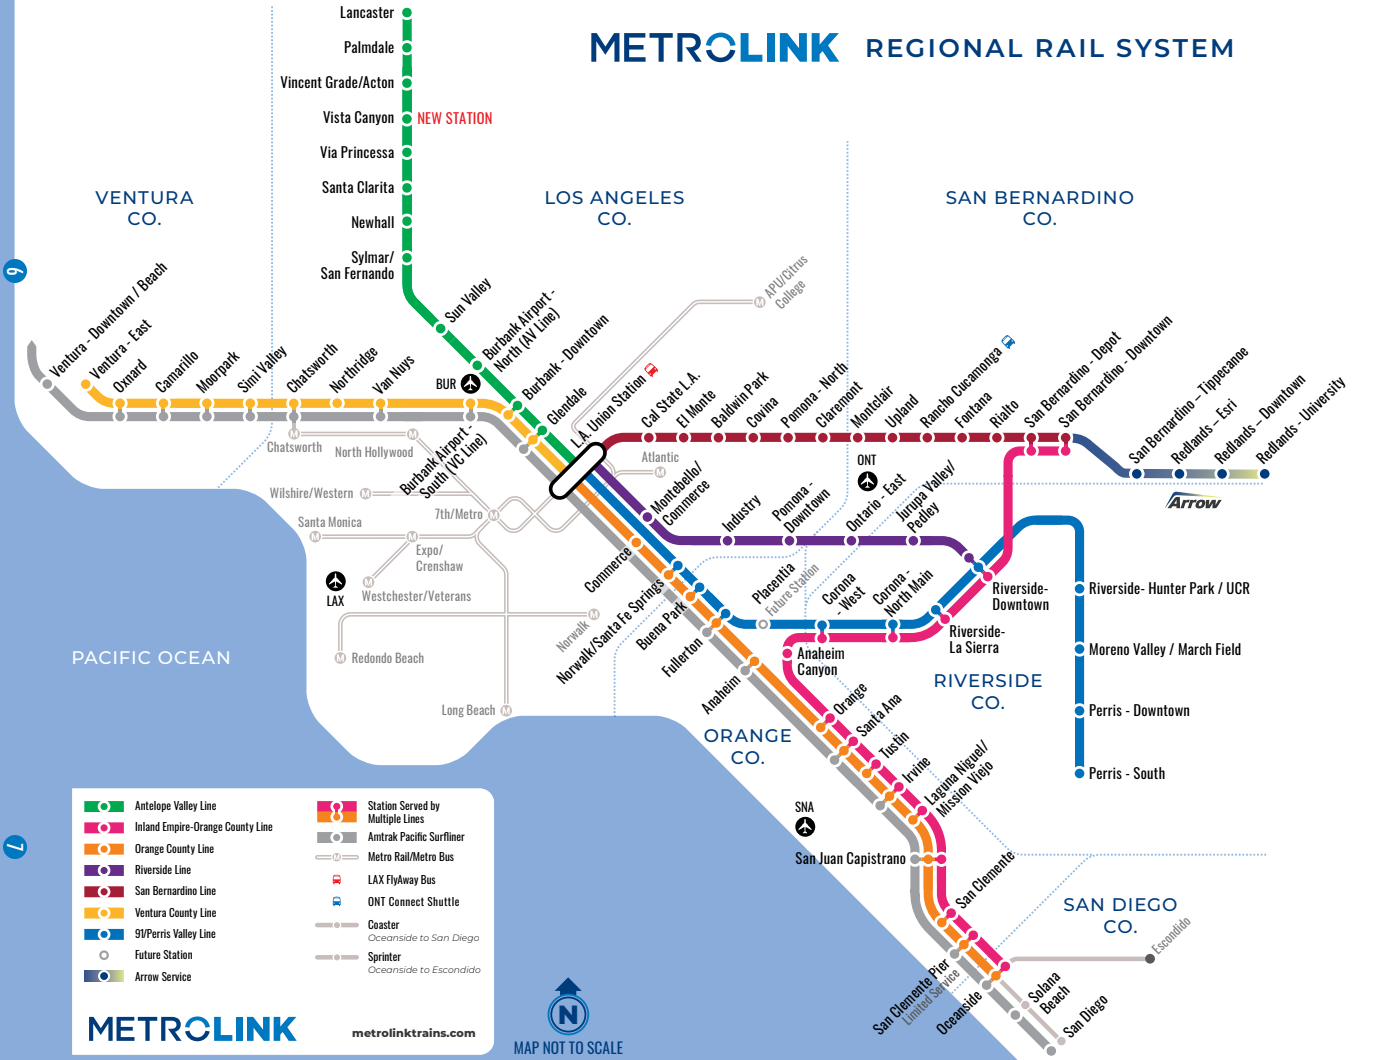

MONDAY THROUGH FRIDAY

Train No.	401	403	405	407	409	411
Riverside - Downtown	4:35	5:26	6:06	6:50	8:10	3:10
Jurupa Valley/Pedley	4:49	5:40	6:20	7:04	8:24	3:24
Ontario - East	4:59	5:50	6:30	7:14	8:34	3:34
Pomona - Downtown	5:11	6:02	6:42	7:26	8:46	3:46
Industry	5:20	6:11	6:51	7:35	8:55	3:55
Montebello/Commerce	5:38	6:29	7:09	7:53	9:13	4:13
L.A. Union Station	6:03	6:54	7:34	8:18	9:38	4:38

NOTES: Check 91/PV Line schedule (page 26) for additional trains between L.A. Union Station and Riverside - Downtown.
Boarding information is available at each station.
AM times **PM times**

MONDAY THROUGH FRIDAY

Train No.	402	404	406	408	410
L.A. Union Station	1:20	4:10	4:50	5:20	6:00
Montebello/Commerce	1:37	4:27	5:07	5:37	6:17
Industry	1:55	4:45	5:25	5:55	6:35
Pomona - Downtown	2:04	4:54	5:34	6:04	6:44
Ontario - East	2:16	5:06	5:46	6:16	6:56
Jurupa Valley/Pedley	2:28	5:18	5:58	6:28	7:08
Riverside - Downtown	2:48	5:37	6:17	6:48	7:28

RIVERSIDE LINE

Riverside to L.A.

L.A. to Riverside

METROLINK REGIONAL RAIL SYSTEM

METROLINK metrolinktrains.com

- Antelope Valley Line
- Inland Empire-Orange County Line
- Orange County Line
- Riverside Line
- San Bernardino Line
- Ventura County Line
- 9/Perris Valley Line
- Future Station
- Arrow Service
- Station Served by Multiple Lines
- Amtrak Pacific Surfliner
- Metro Rail/Metro Bus
- LAX FlyAway Bus
- ONT Connect Shuttle
- Coaster Oceanside to San Diego
- Sprinter Oceanside to Escondido