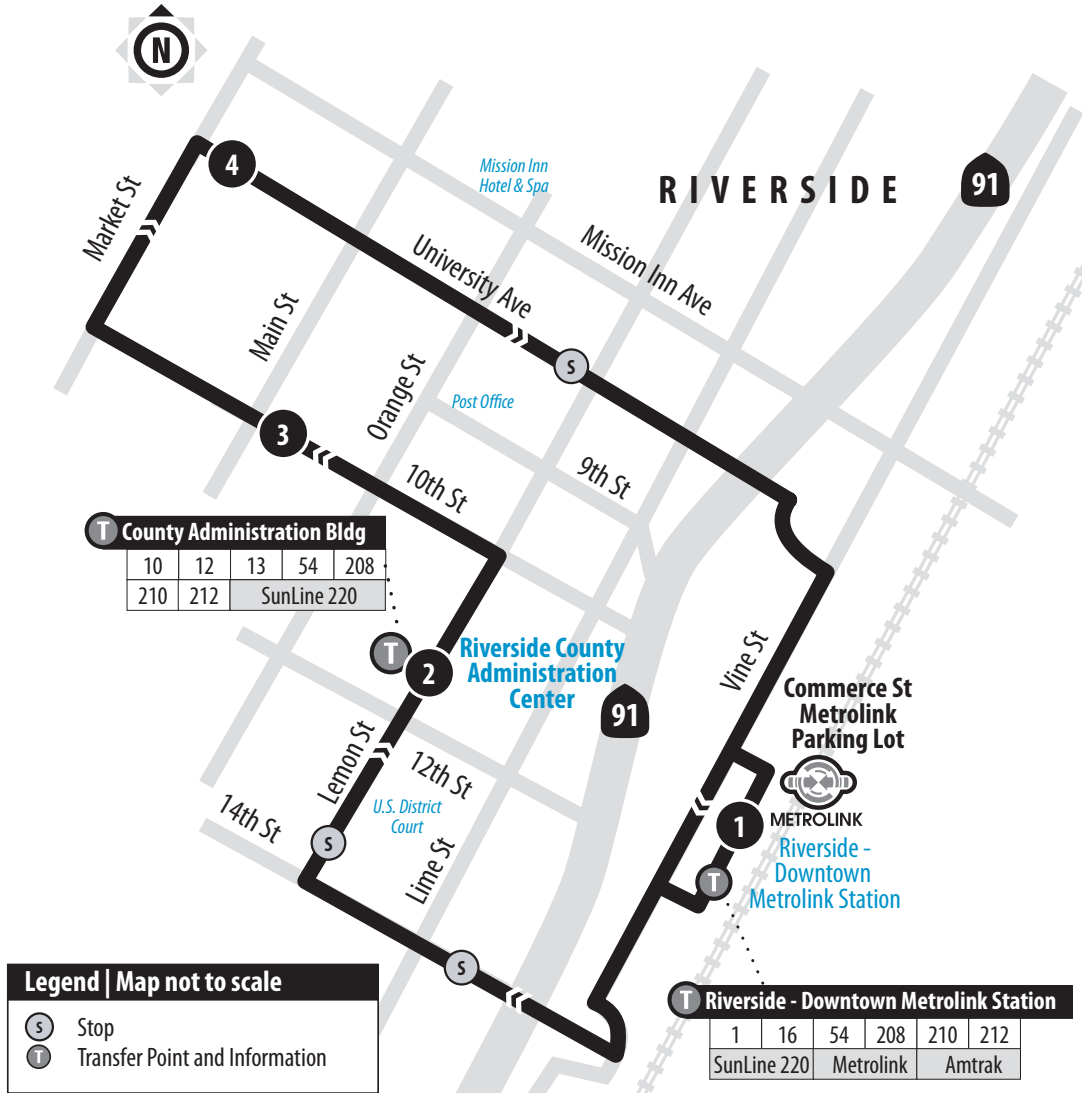

Routing and timetables subject to change.
Rutas designadas y horarios son sujetos a cambios.

No service on county holidays: New Year's Day, MLK Day, Lincoln's Birthday, Washington's Birthday, Cesar Chavez Day, Memorial Day, Independence Day, Labor Day, Columbus Day, Veterans Day, Thanksgiving Day and Christmas Day.

54 Weekday Downtown Riverside Metrolink Shuttle Clockwise Loop

A.M. times are in PLAIN, P.M. times are in BOLD | Times are approximate

Riverside Downtown Metrolink Station	Riverside County Administration Center	Riverside City Hall	University & Market	Riverside Downtown Metrolink Station
1	2	3	4	1
5:35	5:40	5:42	5:44	5:50
6:07	6:12	6:14	6:16	6:22
6:40	6:45	6:47	6:49	6:55
7:20	7:25	7:27	7:29	7:35
7:42	7:47	7:49	7:51	7:57
11:35	11:40	11:42	11:44	11:50
2:20	2:25	2:27	2:29	2:35
2:40	2:45	2:47	2:49	2:55
4:35	4:40	4:42	4:44	4:50
5:20	5:25	5:27	5:29	5:35
5:42	5:47	5:49	5:51	5:57
6:30	6:35	6:37	6:39	6:45