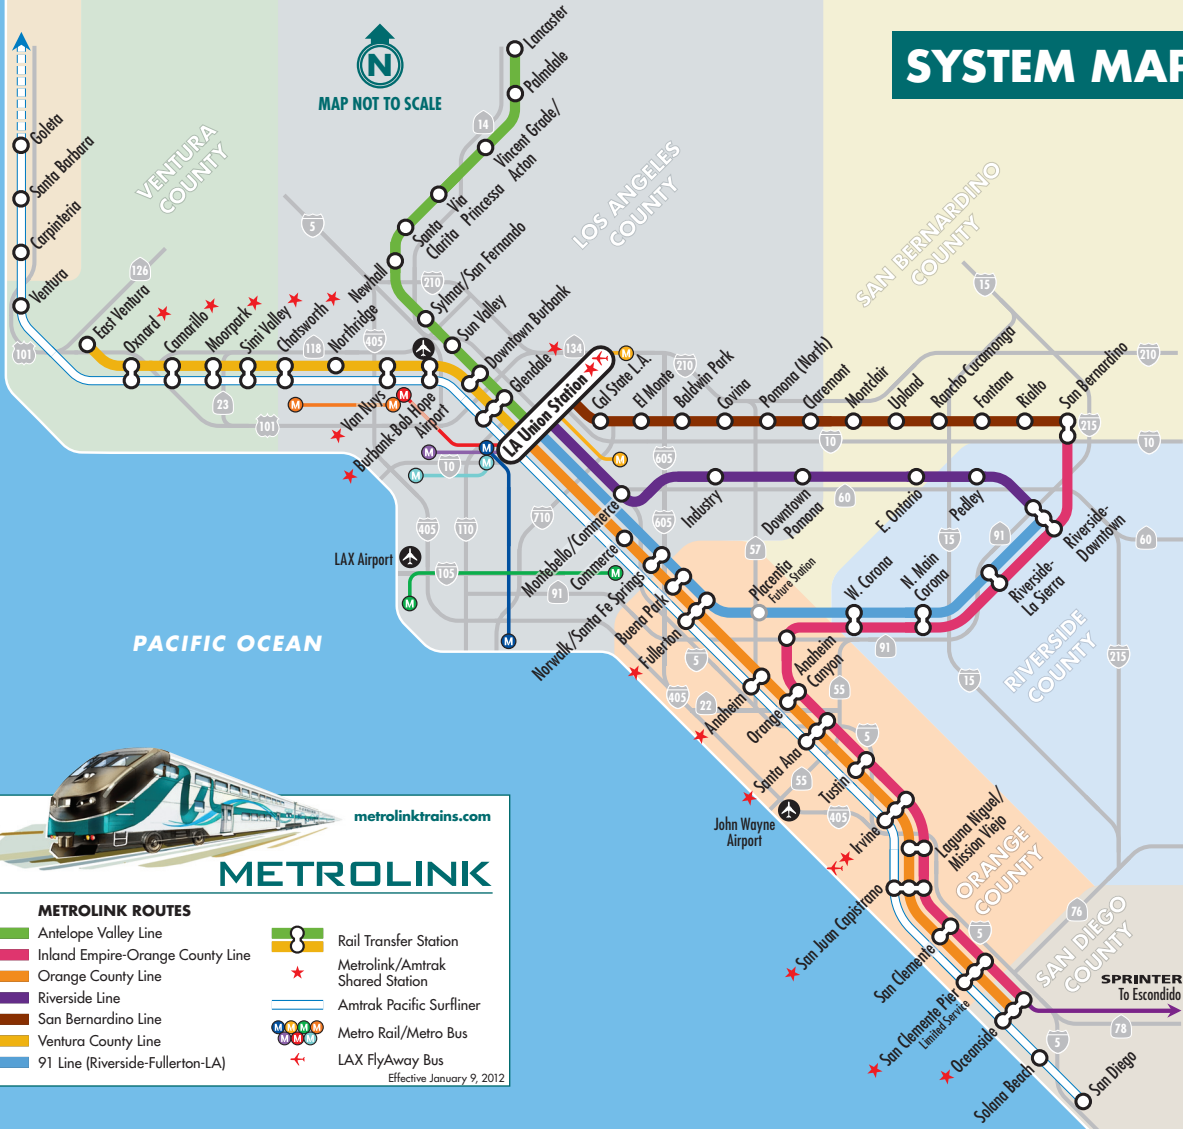

NOTES: See page 3

SYSTEM MAP

MAP NOT TO SCALE

PACIFIC OCEAN

metrolinktrains.com

METROLINK

METROLINK ROUTES

- █ Antelope Valley Line
- █ Inland Empire-Orange County Line
- █ Orange County Line
- █ Riverside Line
- █ San Bernardino Line
- █ Ventura County Line
- █ 91 Line (Riverside-Fullerton-LA)
- Rail Transfer Station
- Metrolink/Amtrak Shared Station
- Amtrak Pacific Surfliner
- Metro Rail/Metro Bus
- LAX FlyAway Bus