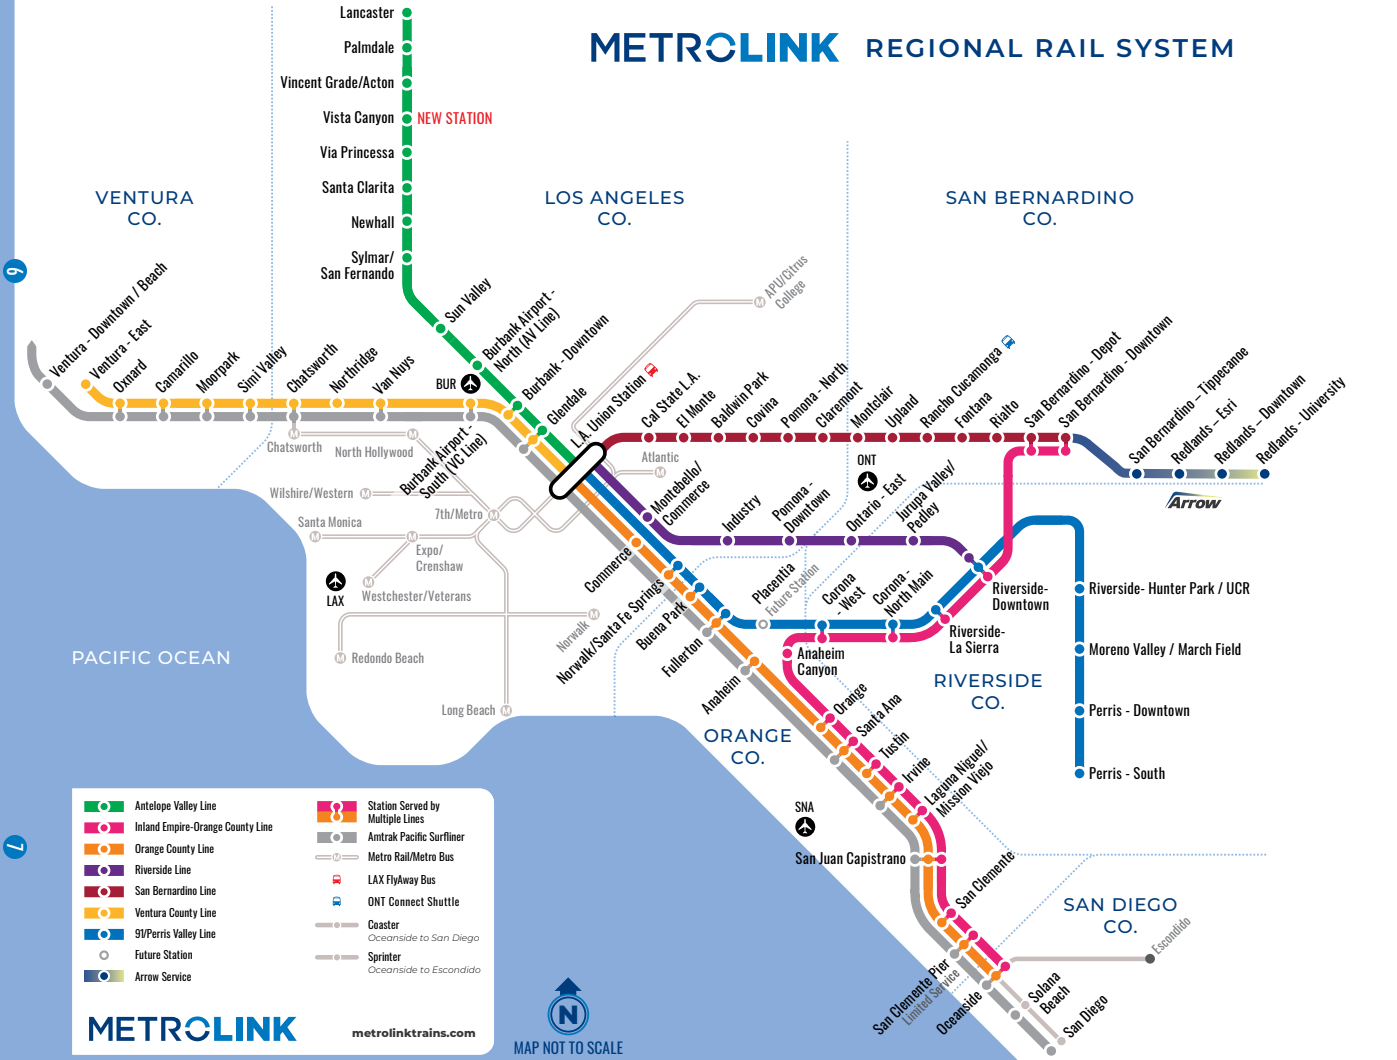

NOTES: See previous page.

VENTURA COUNTY LINE • AMTRAK SERVICE

SATURDAY AND SUNDAY

Train No.	CS A770	CS A774	162	CS A784	164	CS A790	CS A794
Ventura - Downtown / Beach	7:39	9:38		2:34		5:28	7:43
Ventura - East	↓	↓	1:10	↓	4:14	↓	↓
Oxnard	7:57	9:55	1:24	2:53	4:28	5:42	8:03
Camarillo	8:10	10:09	1:35	3:09	4:41	5:53	8:14
Moorpark	8:24	10:23	1:47	3:23	4:53	6:05	8:24
Simi Valley	8:41	10:39	2:00	3:39	5:05	6:21	8:41
Chatsworth	8:53	10:52	2:12	3:52	5:17	6:37	8:58
Northridge	8:59	↓	2:17	4:05	5:22	↓	↓
Van Nuys	9:09	11:07	2:25	4:13	5:30	6:50	9:09
Burbank Airport - South (VC Line)	9:17	11:15	2:32	4:21	5:37	7:05	9:17
Burbank - Downtown	9:22	↓	2:37	4:26	5:42	↓	↓
Glendale	9:29	11:26	2:43	4:34	5:48	7:17	9:28
L.A. Union Station	9:46	11:43	2:58	4:48	6:00	7:40	9:46

NOTES: See page 10.

SATURDAY AND SUNDAY

Train No.	CS A761	CS A765	163	CS A769	CS A777	165	CS A785
L.A. Union Station	7:13	9:13	10:31	11:13	3:13	5:07	7:13
Glendale	7:26	9:26	10:48	11:26	3:26	5:19	7:26
Burbank - Downtown	7:33	↓	10:55	↓	3:33	5:26	↓
Burbank Airport - South (VC Line)	7:39	9:36	11:00	11:36	3:39	5:32	7:36
Van Nuys	7:47	9:44	11:08	11:44	3:47	5:39	7:44
Northridge	7:55	↓	11:15	↓	3:55	5:47	↓
Chatsworth	8:02	9:59	11:21	11:59	4:01	5:53	7:59
Simi Valley	8:14	10:11	11:33	12:11	4:13	6:06	8:11
Moorpark	8:27	10:24	11:45	12:23	4:26	6:20	8:25
Camarillo	8:41	10:36	11:58	12:36	4:41	6:32	8:47
Oxnard	8:56	10:54	12:08	12:51	4:52	6:42	8:59
Ventura - East	↓	↓	12:22	↓	↓	7:00	↓
Ventura - Downtown / Beach	9:10	11:08		1:05	5:06		9:13

METROLINK REGIONAL RAIL SYSTEM

	Antelope Valley Line		Station Served by Multiple Lines
	Inland Empire-Orange County Line		Amtrak Pacific Surfliner
	Orange County Line		Metro Rail/Metro Bus
	Riverside Line		LAX FlyAway Bus
	San Bernardino Line		DNT Connect Shuttle
	Ventura County Line		Coaster
	91/Perris Valley Line		Oceanside to San Diego
	Future Station		Sprinter
	Arrow Service		Oceanside to Escondido