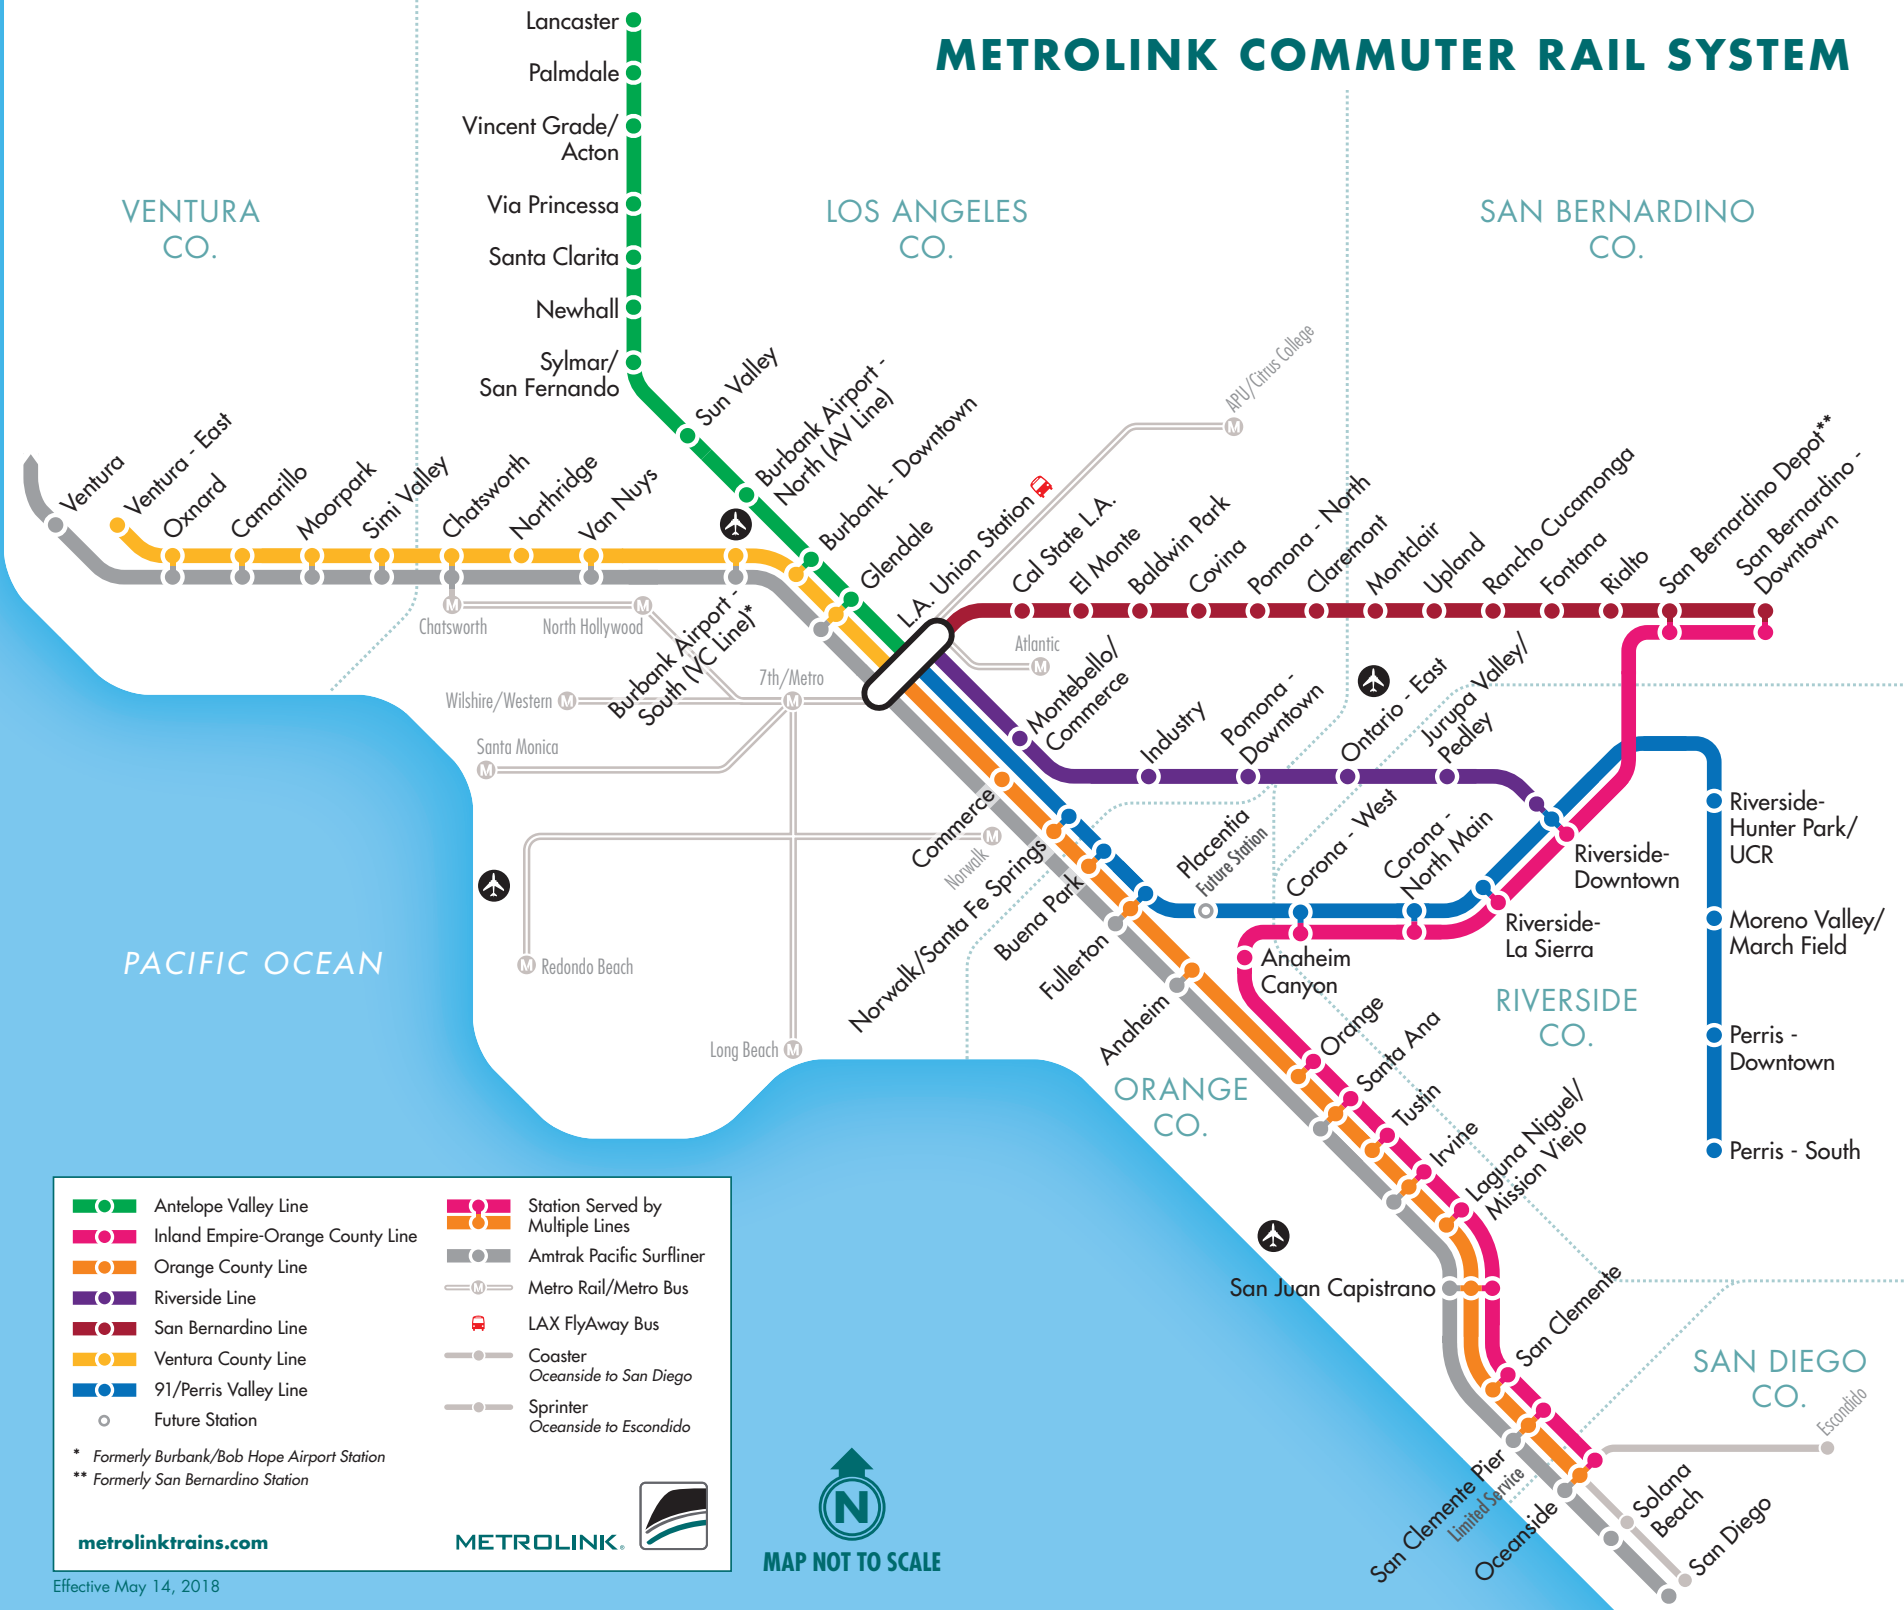

# METROLINK COMMUTER RAIL SYSTEM

- |                                  |                                  |
|----------------------------------|----------------------------------|
| Antelope Valley Line             | Station Served by Multiple Lines |
| Inland Empire-Orange County Line | Amtrak Pacific Surfliner         |
| Orange County Line               | Metro Rail/Metro Bus             |
| Riverside Line                   | LAX FlyAway Bus                  |
| San Bernardino Line              | Coaster Oceanside to San Diego   |
| Ventura County Line              | Sprinter Oceanside to Escondido  |
| 91/Perris Valley Line            | Future Station                   |
- \* Formerly Burbank/Bob Hope Airport Station  
 \*\* Formerly San Bernardino Station

metrolinktrains.com

MAP NOT TO SCALE

Effective May 14, 2018